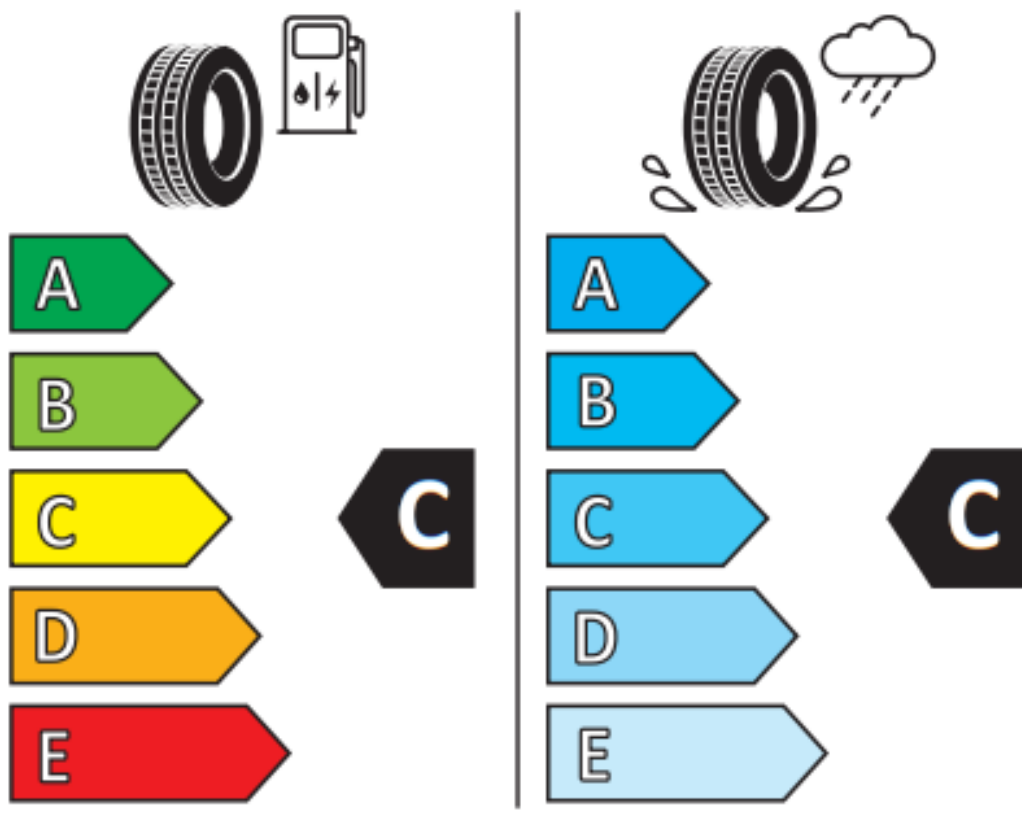

PRIME A/S

205/60

R16

96V XL

MADE IN CHINA

ENERG

ROADMARCH

2ERM434

205/60R16 96 V XL

C1

2020/740